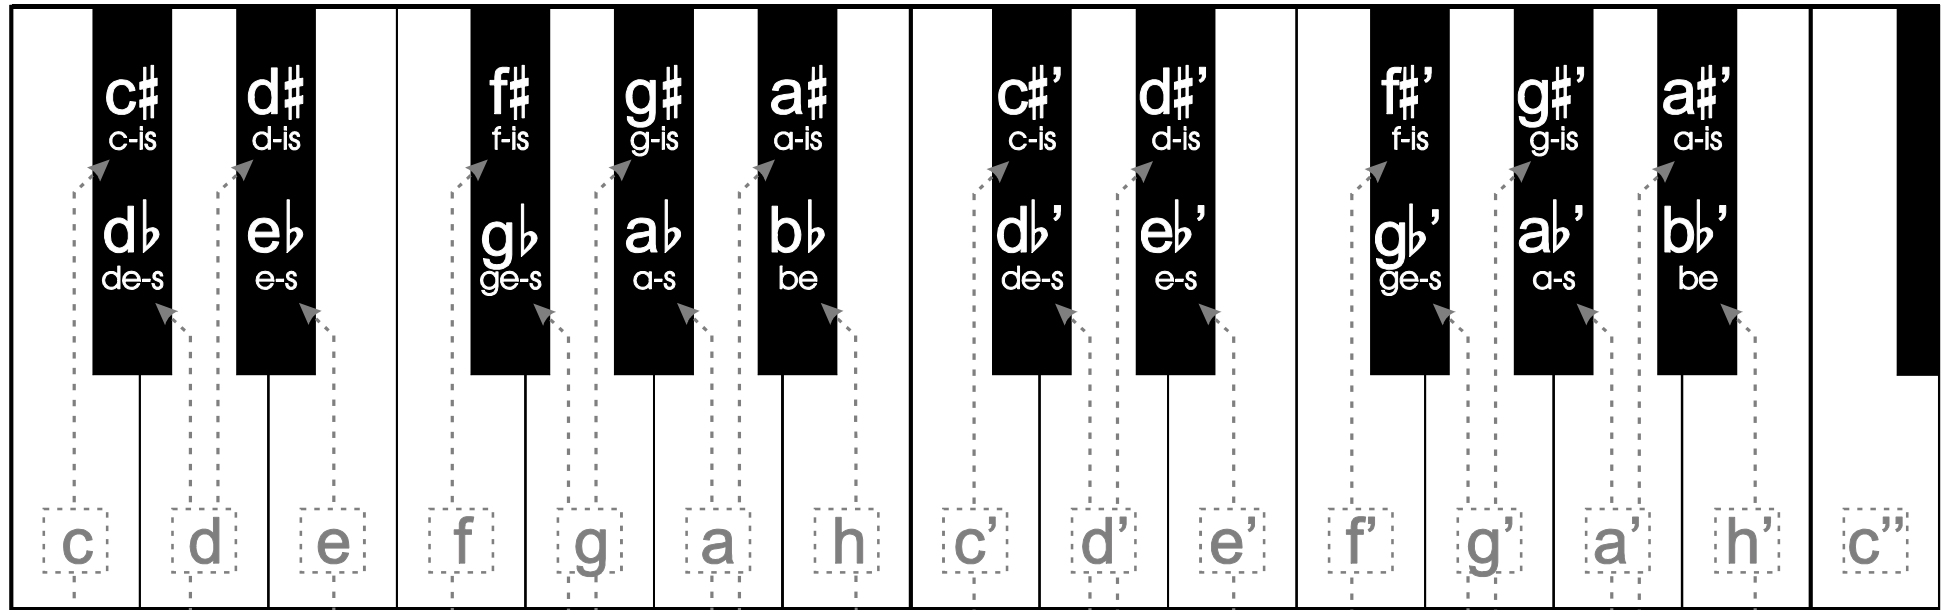

# Elfliniensystem

## Vorzeichen

(Kreuz # und b)

The musical notation shows two staves, treble and bass, with notes and accidentals. The notes are connected to the keyboard diagram above by vertical dashed lines. The notes are: c# db, d# eb, f# gb, g# ab, a# bb, c# db', d# eb', f# gb', g# ab', a# bb', and c#''.